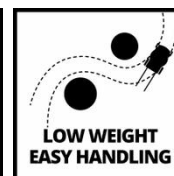

Einhell

CLASSIC

Electric Lawn Mower

GC-EM 1032

Item No.: 3400257

Ident No.: 21023

Bar Code: 4006825646498

With the robust and maneuverable GC-EM 1032 electric lawn mower, hobby gardeners achieve the best mowing results in small gardens. Its powerful motor generates high torque for good progress through high growth. For precise adjustment to individual requirements there is a separate 3-level cutting height adjustment facility for each wheel. Thanks to the folding long handle, this lawn mower can be stored in minimum space.

Features & Benefits

- Powerful motor ensures perfect cutting results
- Separate cutting height adjustment of each wheel, 3 levels
- Folding long handle for space saving storage
- Cable-relief clip
- Wide wheels exert less stress on the lawn
- 30L Grass box
- High-quality, impact-resistant plastic housing
- Recommended for lawn areas up to 300 m²

Technical Data

- Mains supply	220-240 V | 50 Hz
- Power	1000 W
- Idle speed	3500 min⁻¹
- Cutting width	32 cm
- Capacity of catch box	30 L
- Wheel diameter front	140 mm
- Wheel diameter rear	140 mm

Logistic Data

- Product weight	9.2 kg
- Gross weight single packaging	10.55 kg
- Dimensions single packaging	577 x 347 x 260 mm
- Pieces per export carton	1 Pieces
- Gross weight export carton	10.55 kg
- Dimensions export carton	585 x 355 x 265 mm
- Container quantity (20"/40"/40"HC)	512 | 1056 | 1278